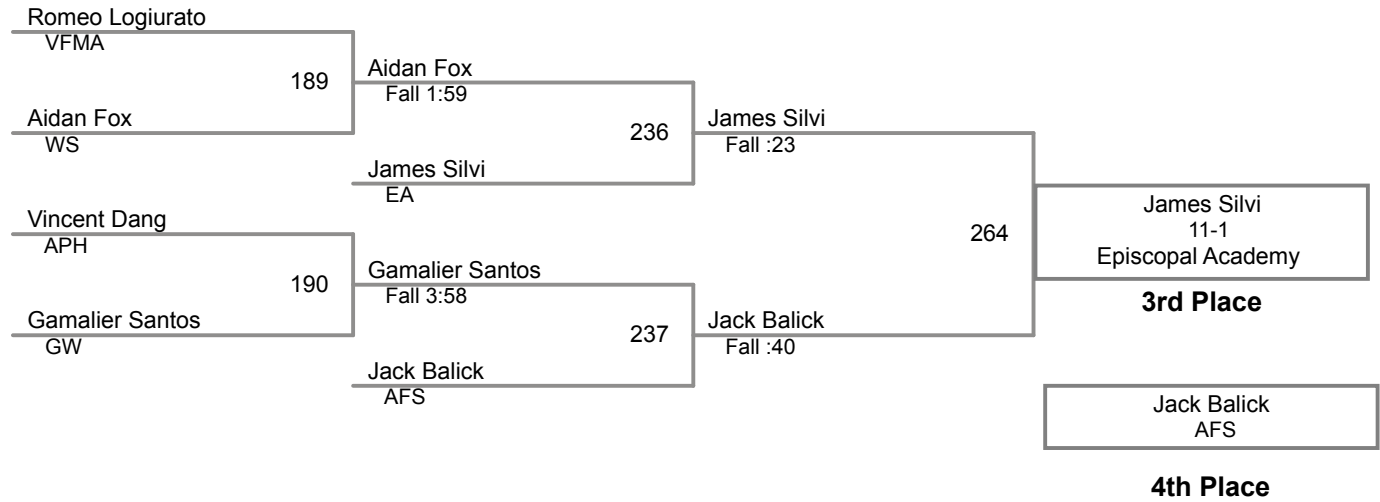

SCH Wrestling Invitational

**106 Lbs**

SCH Wrestling Invitational

**113 Lbs**

SCH Wrestling Invitational

**120 Lbs**

SCH Wrestling Invitational

**126 Lbs**