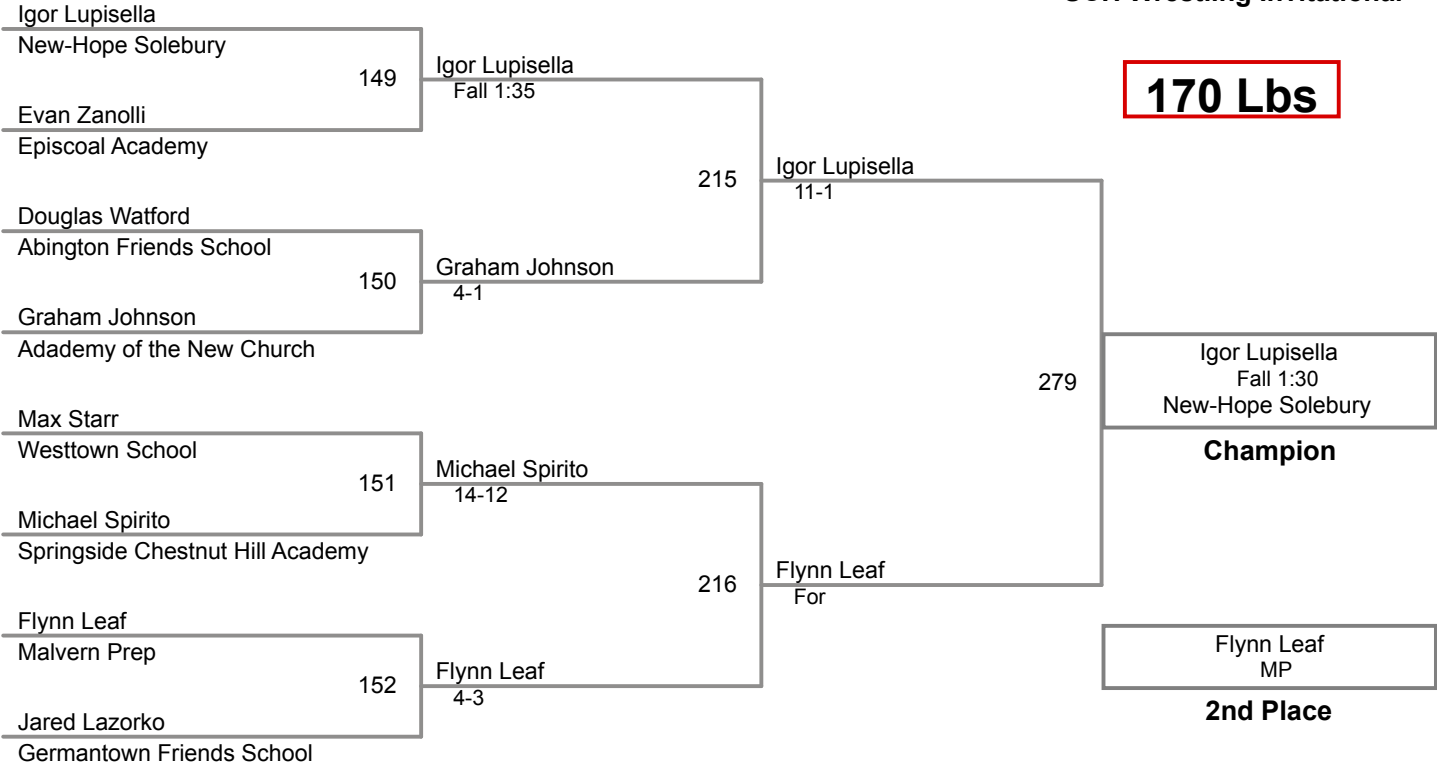

SCH Wrestling Invitational

170 Lbs