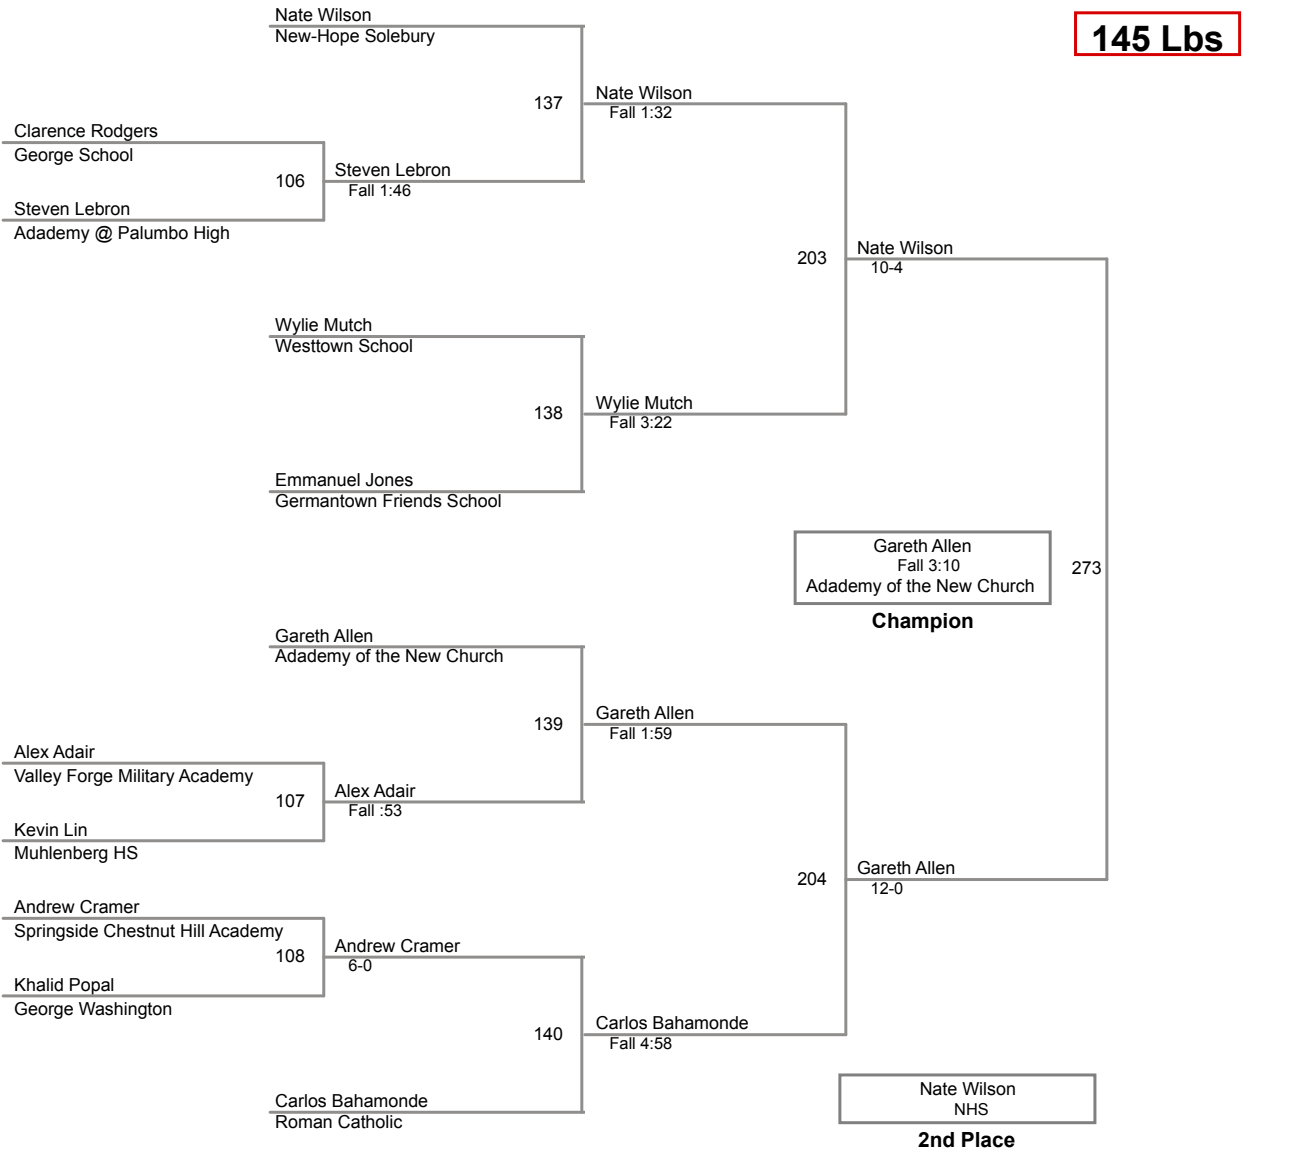

SCH Wrestling Invitational

145 Lbs