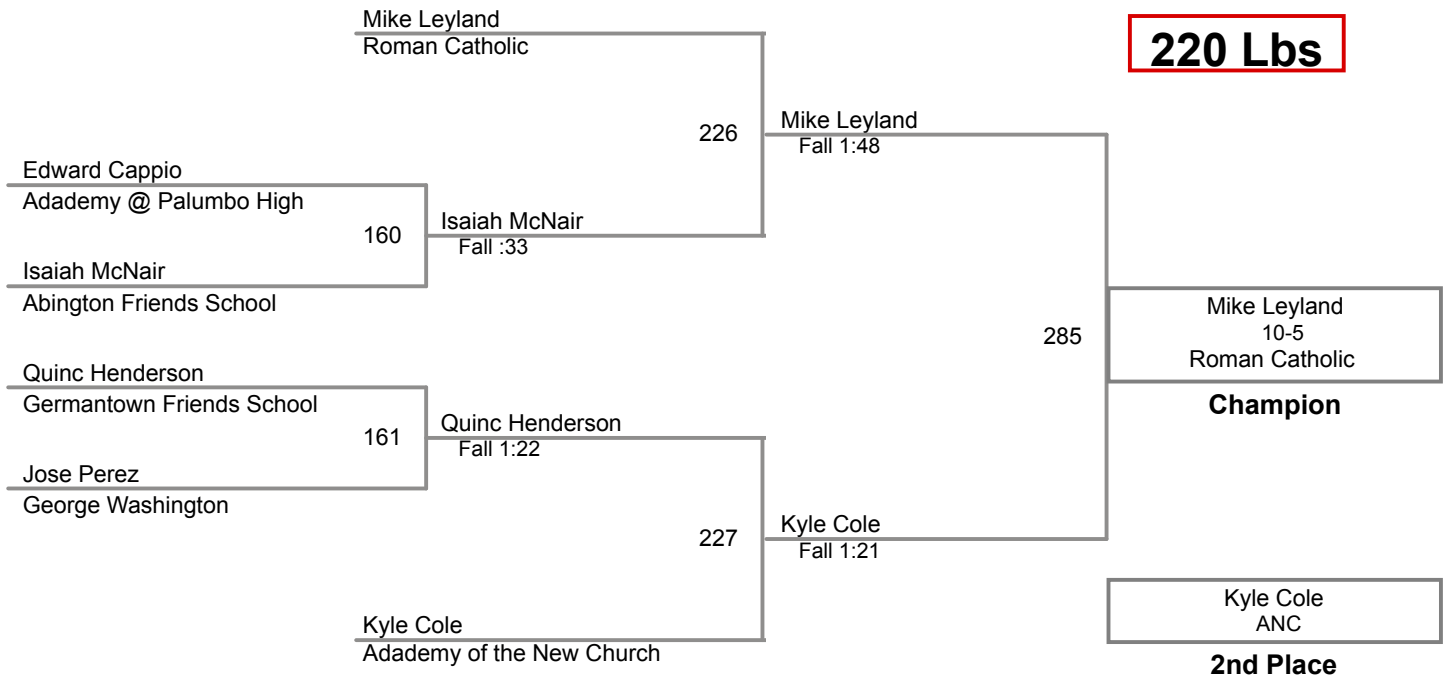

SCH Wrestling Invitational

**170 Lbs**

SCH Wrestling Invitational

**182 Lbs**

SCH Wrestling Invitational

**195 Lbs**

SCH Wrestling Invitational

**220 Lbs**