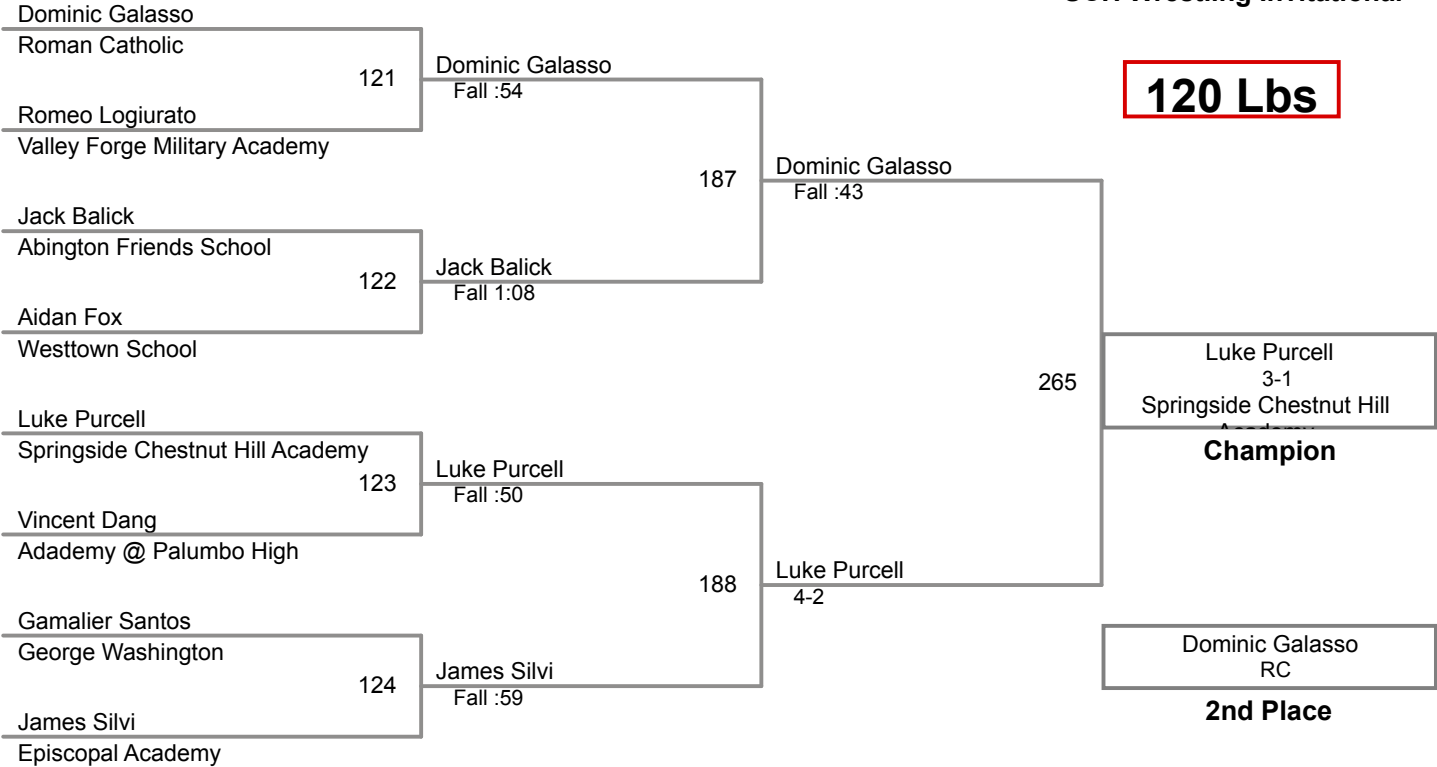

SCH Wrestling Invitational

**106 Lbs**

SCH Wrestling Invitational

**113 Lbs**

SCH Wrestling Invitational

**120 Lbs**

SCH Wrestling Invitational

**126 Lbs**