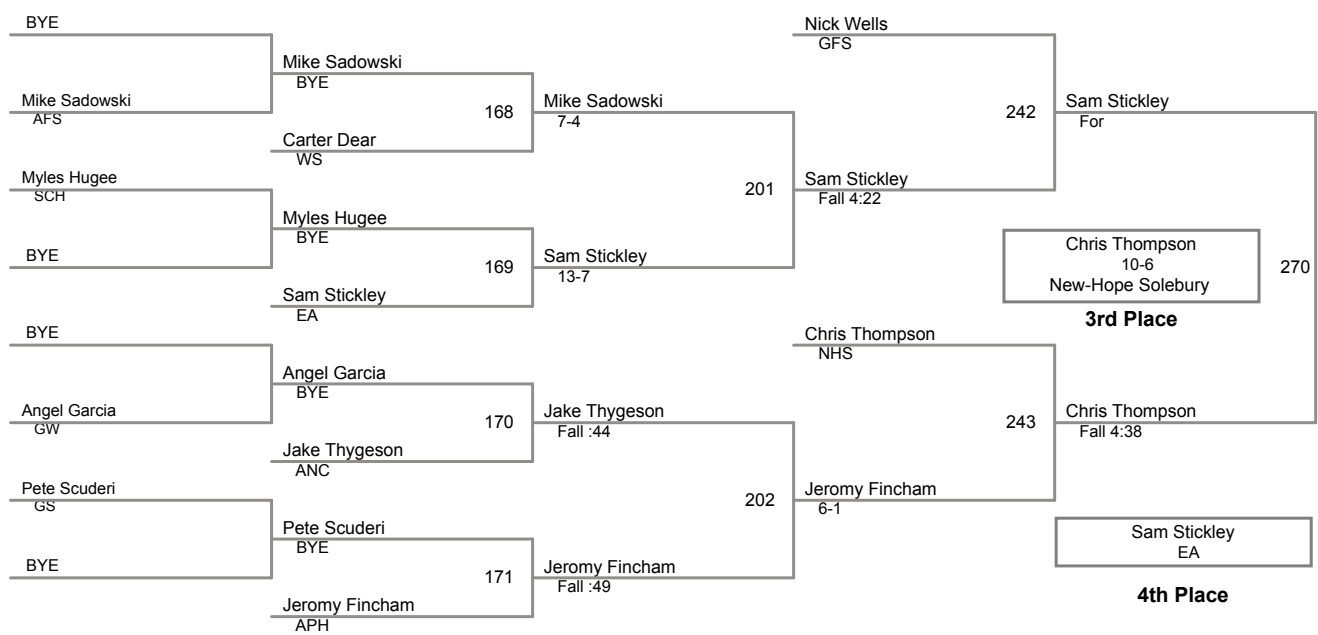

138 Lbs

Stefahn Mayo
11-0
Muhlenberg HS
Champion

Matt Gruenunger
RC
2nd Place