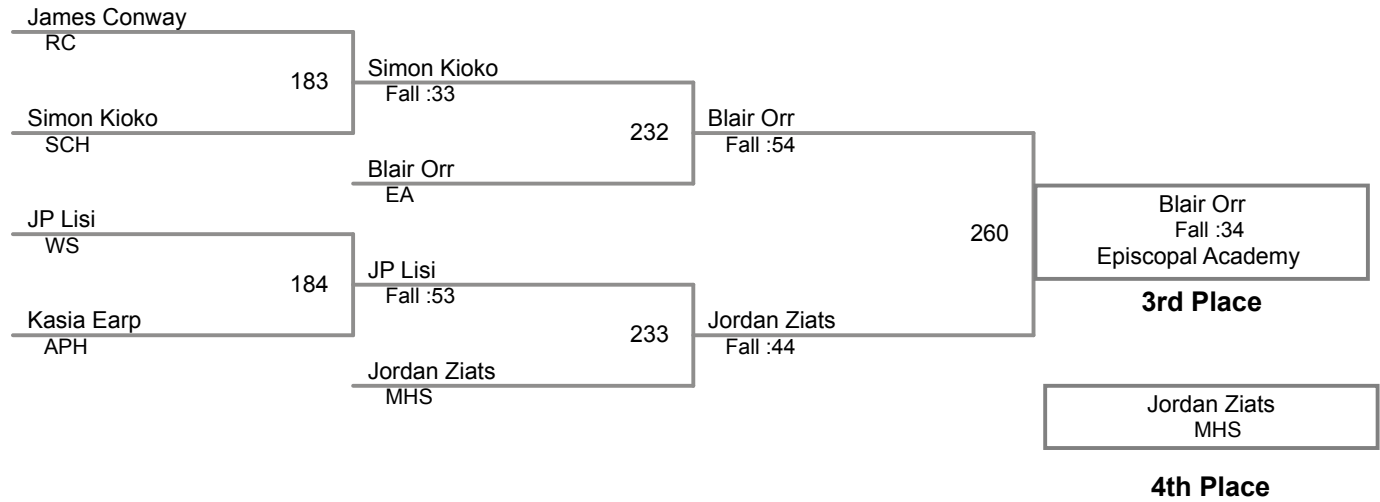

SCH Wrestling Invitational

**106 Lbs**

SCH Wrestling Invitational

**113 Lbs**

SCH Wrestling Invitational

**120 Lbs**

SCH Wrestling Invitational

**126 Lbs**

SCH Wrestling Invitational

**285 Lbs**