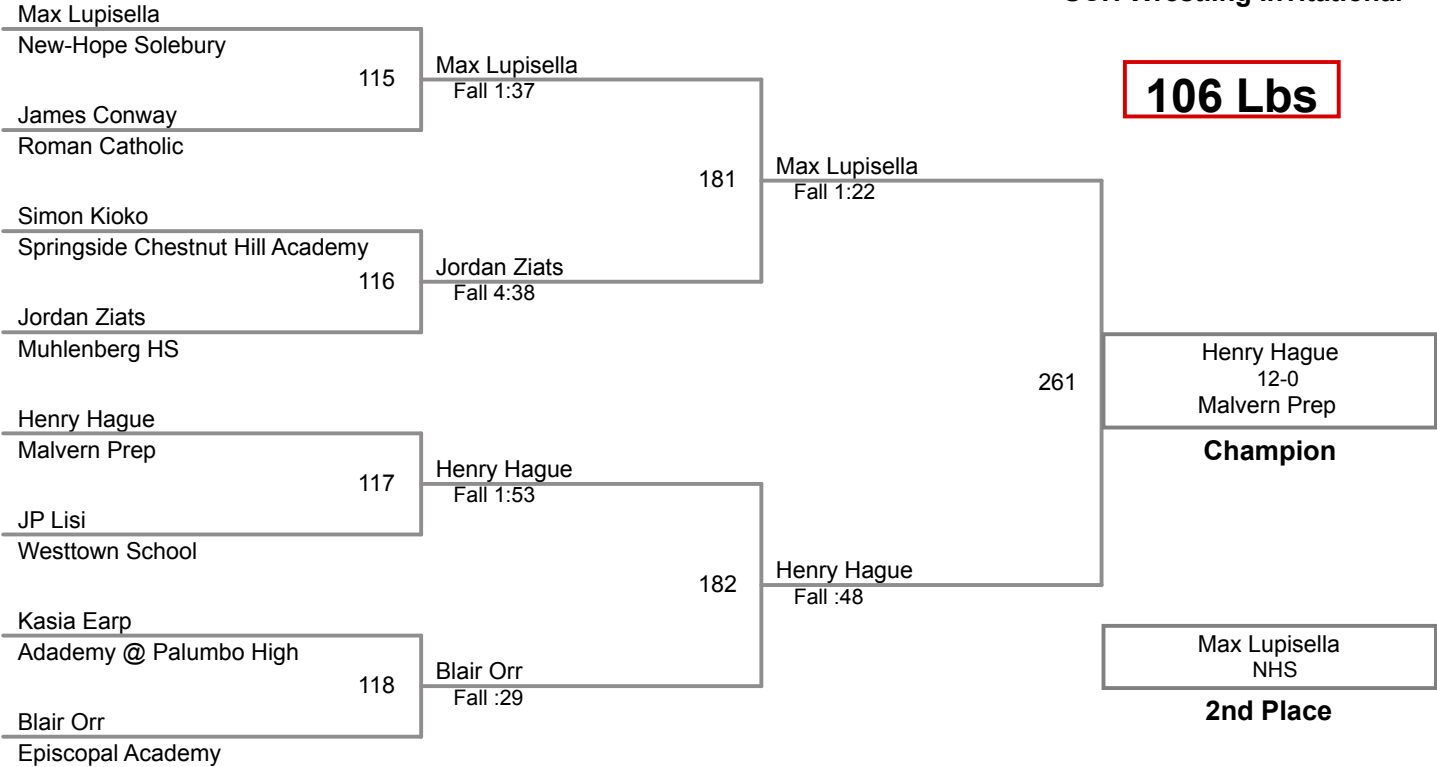

SCH Wrestling Invitational

**106 Lbs**

SCH Wrestling Invitational

**113 Lbs**

SCH Wrestling Invitational

**120 Lbs**

SCH Wrestling Invitational

**126 Lbs**