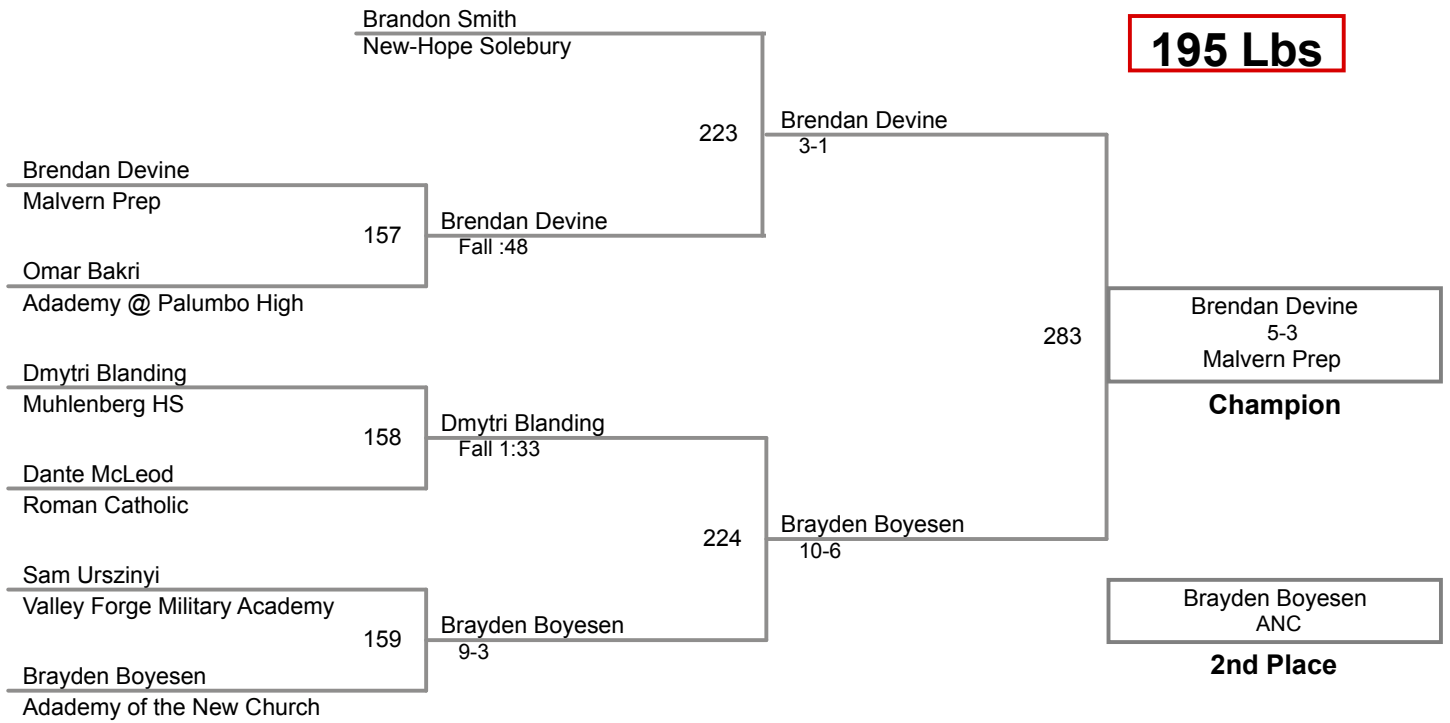

SCH Wrestling Invitational

**170 Lbs**

SCH Wrestling Invitational

**182 Lbs**

SCH Wrestling Invitational

**195 Lbs**

SCH Wrestling Invitational

**220 Lbs**

SCH Wrestling Invitational

**285 Lbs**