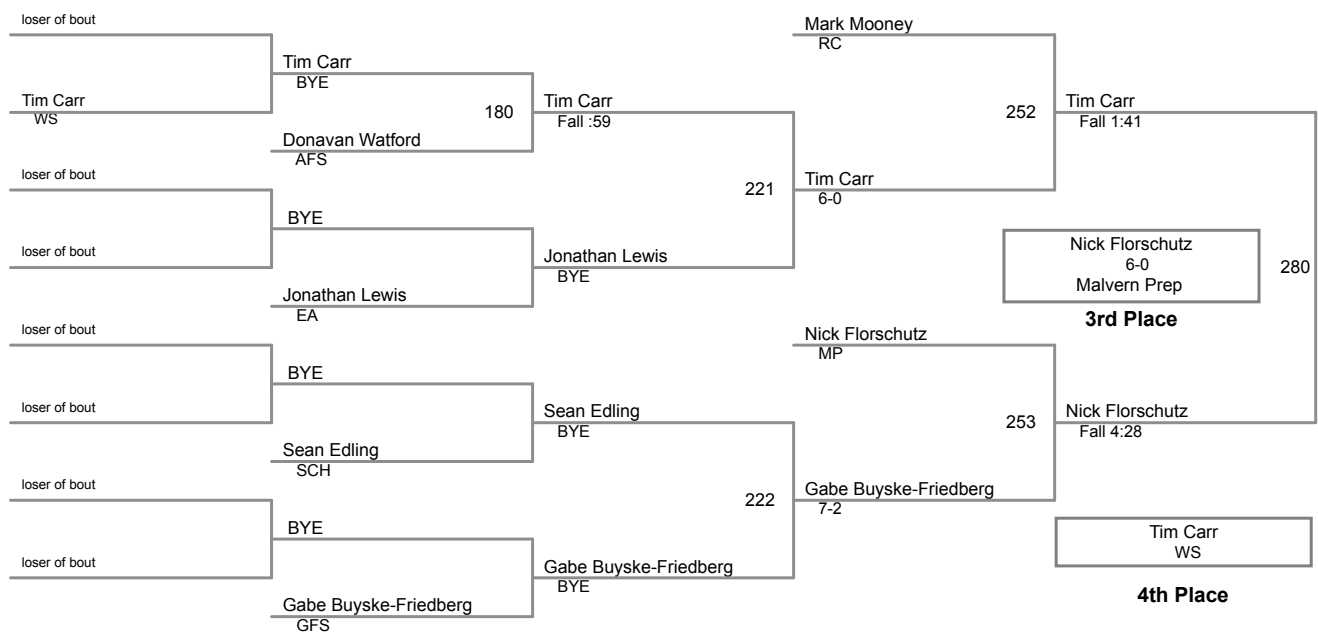

SCH Wrestling Invitational

182 Lbs