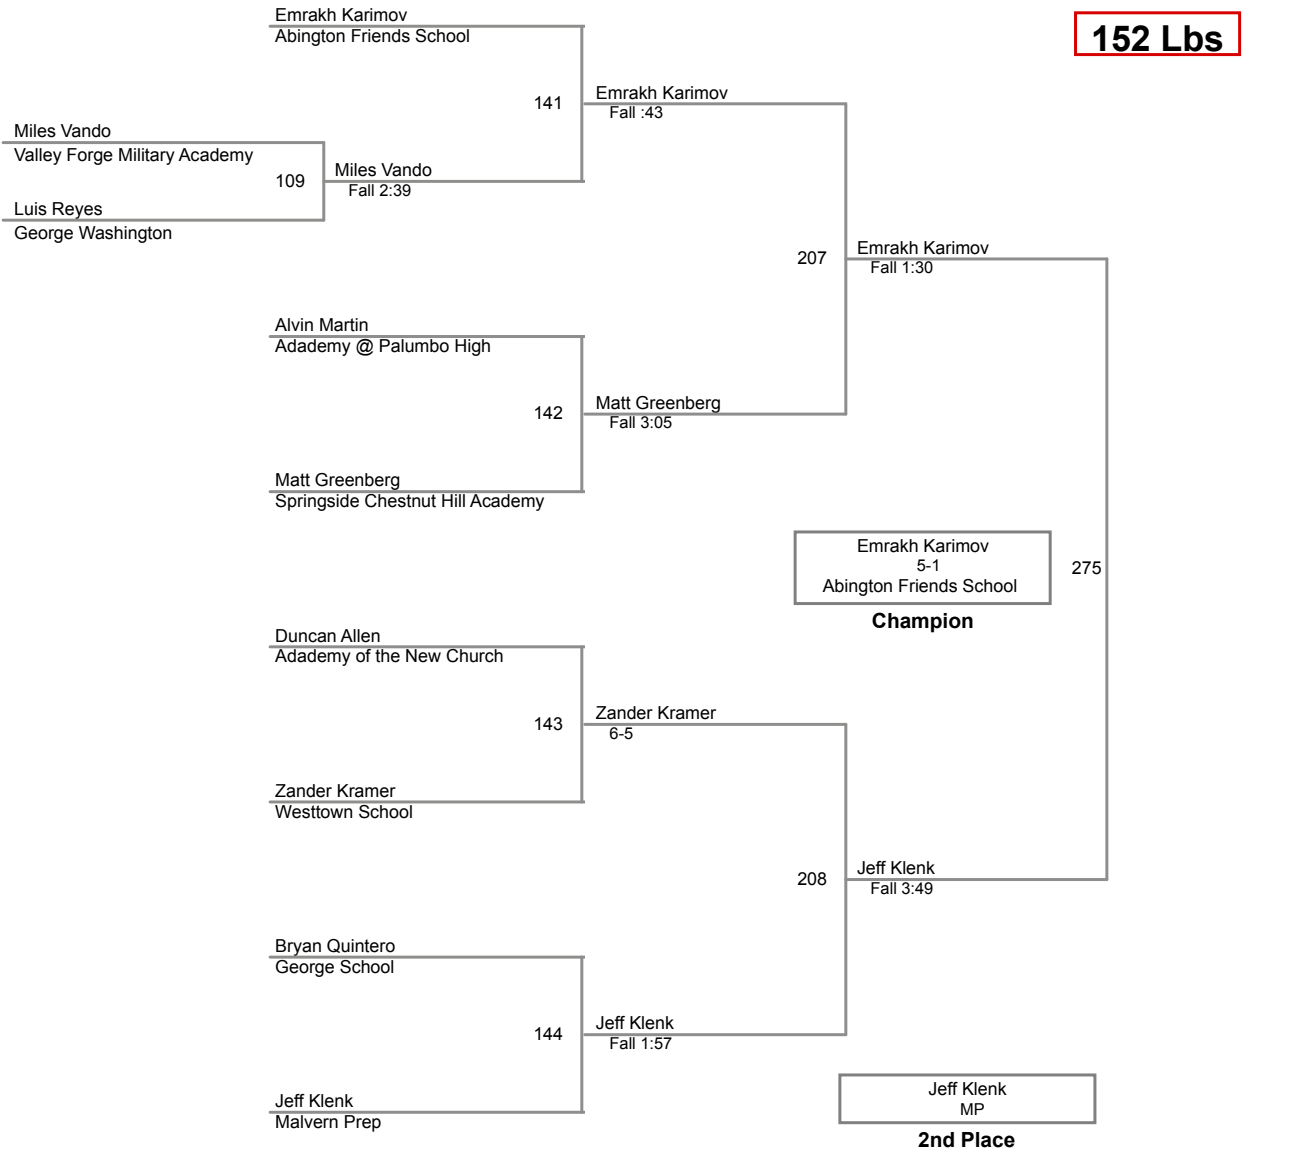

SCH Wrestling Invitational

152 Lbs