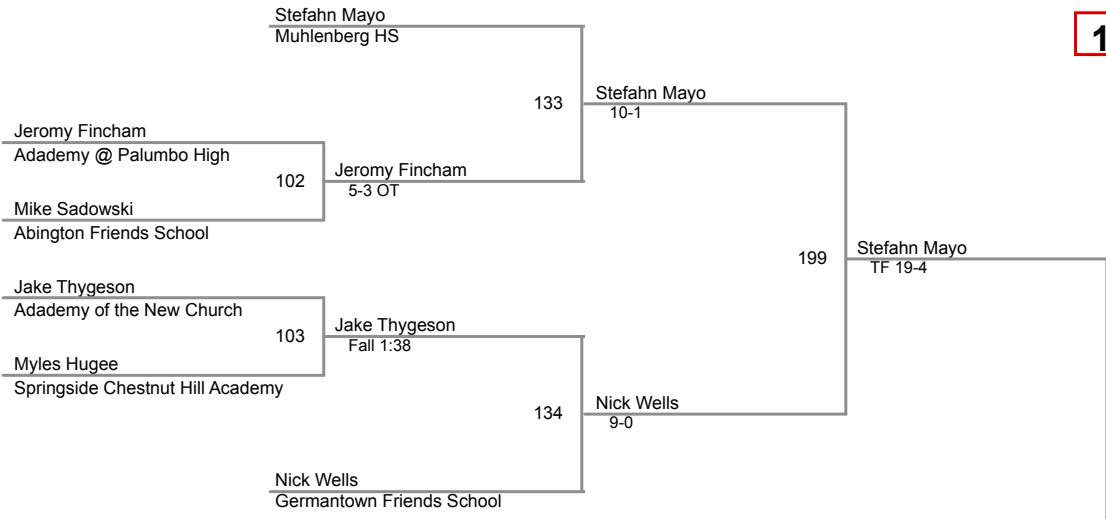

SCH Wrestling Invitational

**106 Lbs**

SCH Wrestling Invitational

**113 Lbs**

SCH Wrestling Invitational

**120 Lbs**

SCH Wrestling Invitational

**126 Lbs**

**138 Lbs**

Stefahn Mayo  
11-0  
Muhlenberg HS  
**Champion**

Matt Gruenunger  
RC  
**2nd Place**

SCH Wrestling Invitational

**145 Lbs**

SCH Wrestling Invitational

**152 Lbs**

**160 Lbs**

SCH Wrestling Invitational

**285 Lbs**