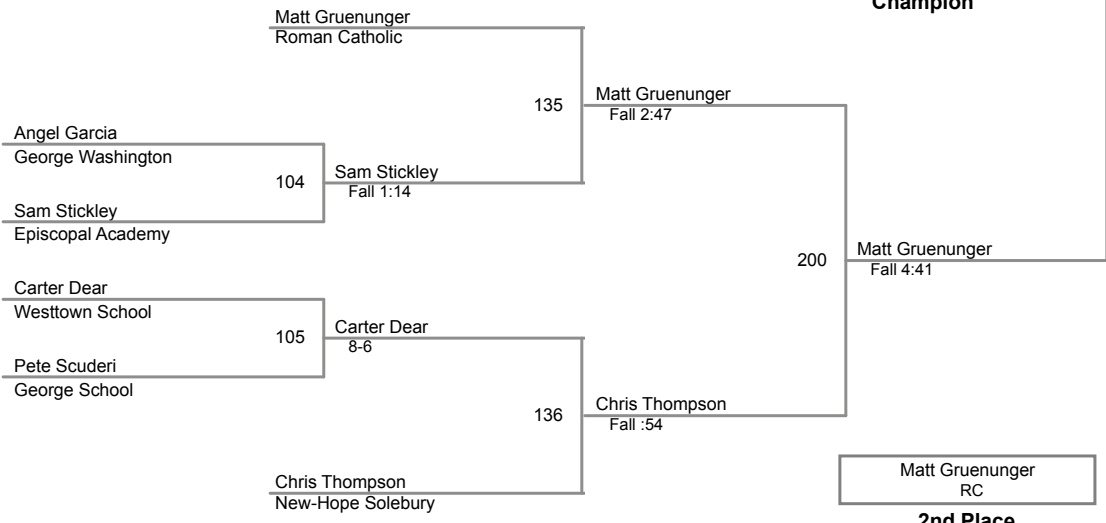

Stefahn Mayo
11-0
Muhlenberg HS
Champion

Matt Gruenunger
RC
2nd Place