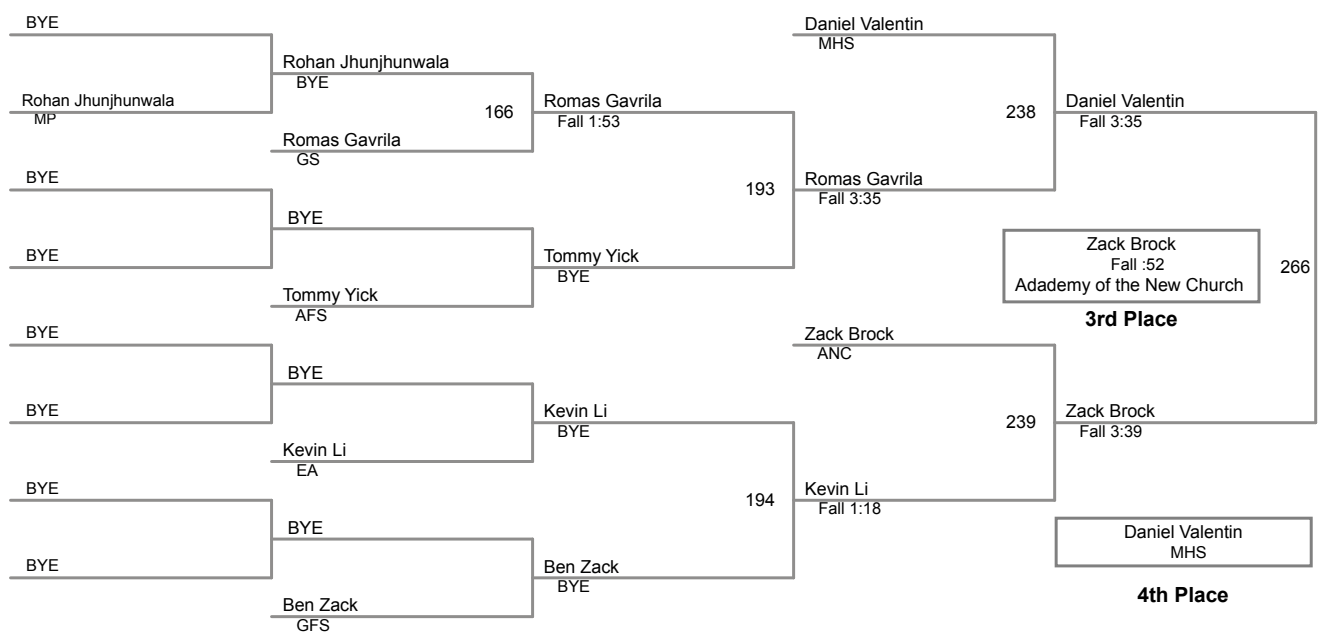

SCH Wrestling Invitational

**106 Lbs**

SCH Wrestling Invitational

**113 Lbs**

SCH Wrestling Invitational

**120 Lbs**

SCH Wrestling Invitational

**126 Lbs**