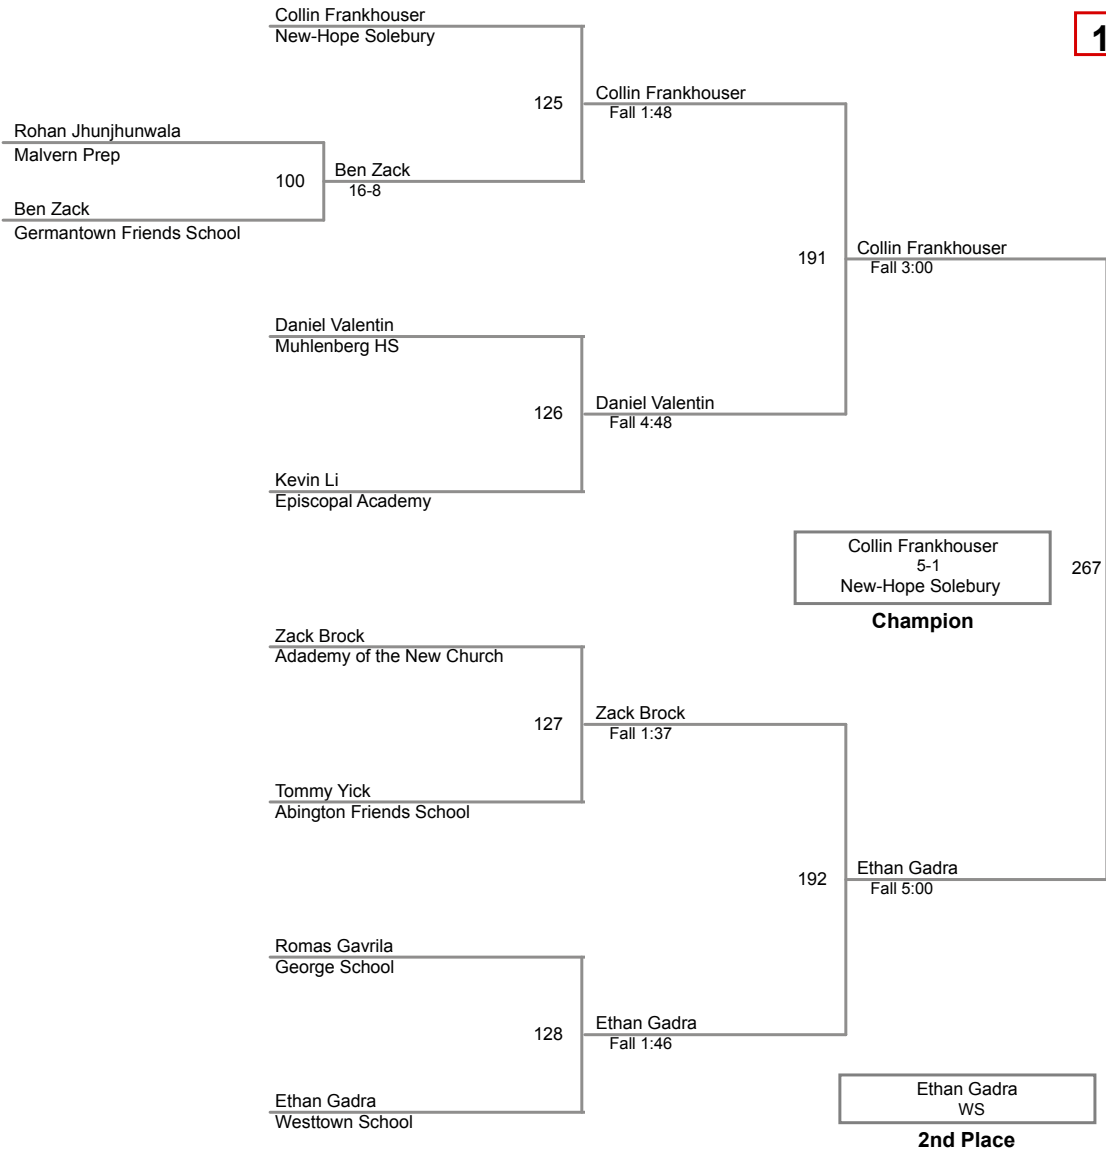

SCH Wrestling Invitational

**106 Lbs**

SCH Wrestling Invitational

**113 Lbs**

SCH Wrestling Invitational

**120 Lbs**

SCH Wrestling Invitational

**126 Lbs**

SCH Wrestling Invitational

**285 Lbs**