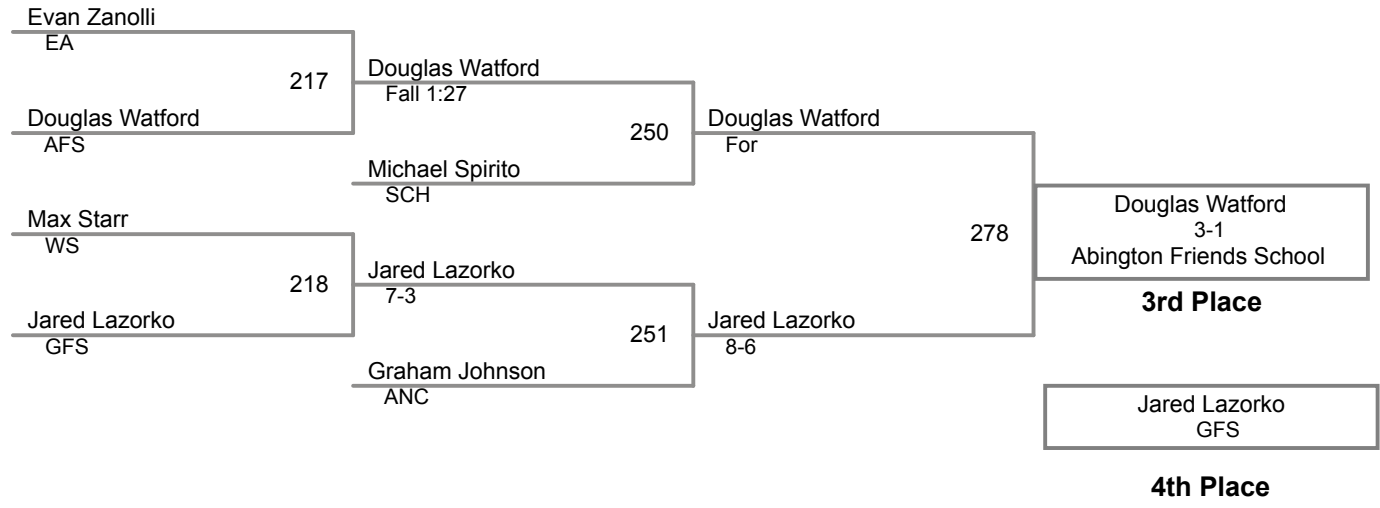

**138 Lbs**

Stefahn Mayo  
11-0  
Muhlenberg HS  
**Champion**

Matt Gruenunger  
RC  
**2nd Place**

SCH Wrestling Invitational

**145 Lbs**

SCH Wrestling Invitational

**152 Lbs**

**160 Lbs**

SCH Wrestling Invitational

**170 Lbs**

SCH Wrestling Invitational

**182 Lbs**

SCH Wrestling Invitational

**195 Lbs**

SCH Wrestling Invitational

**220 Lbs**