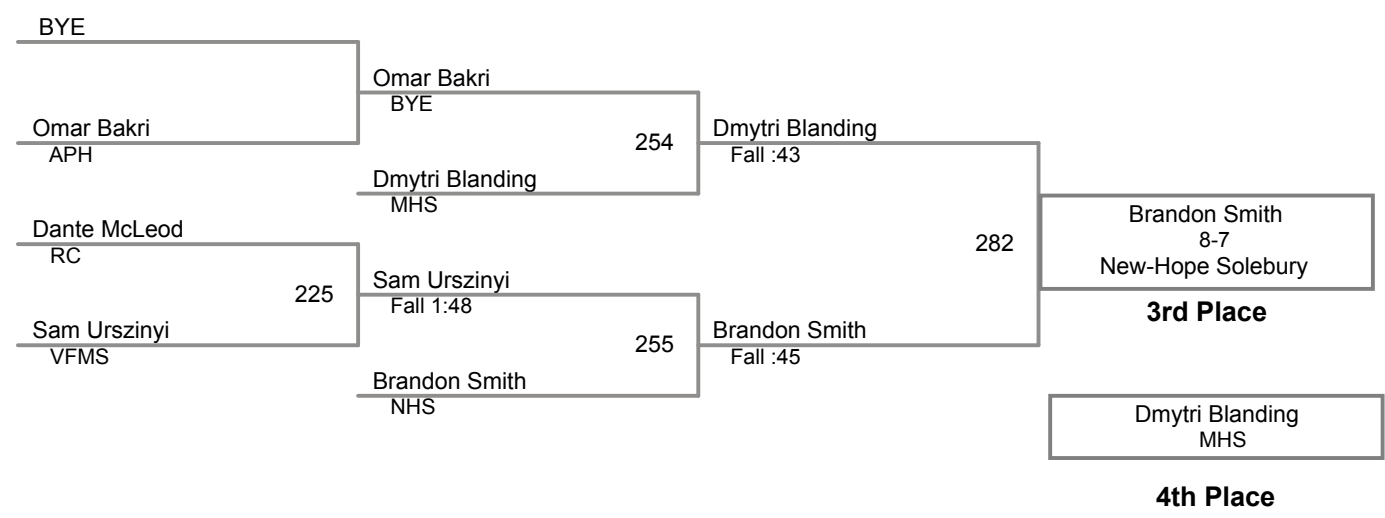

SCH Wrestling Invitational

**170 Lbs**

SCH Wrestling Invitational

**182 Lbs**

SCH Wrestling Invitational

**195 Lbs**

SCH Wrestling Invitational

**220 Lbs**

SCH Wrestling Invitational

**285 Lbs**