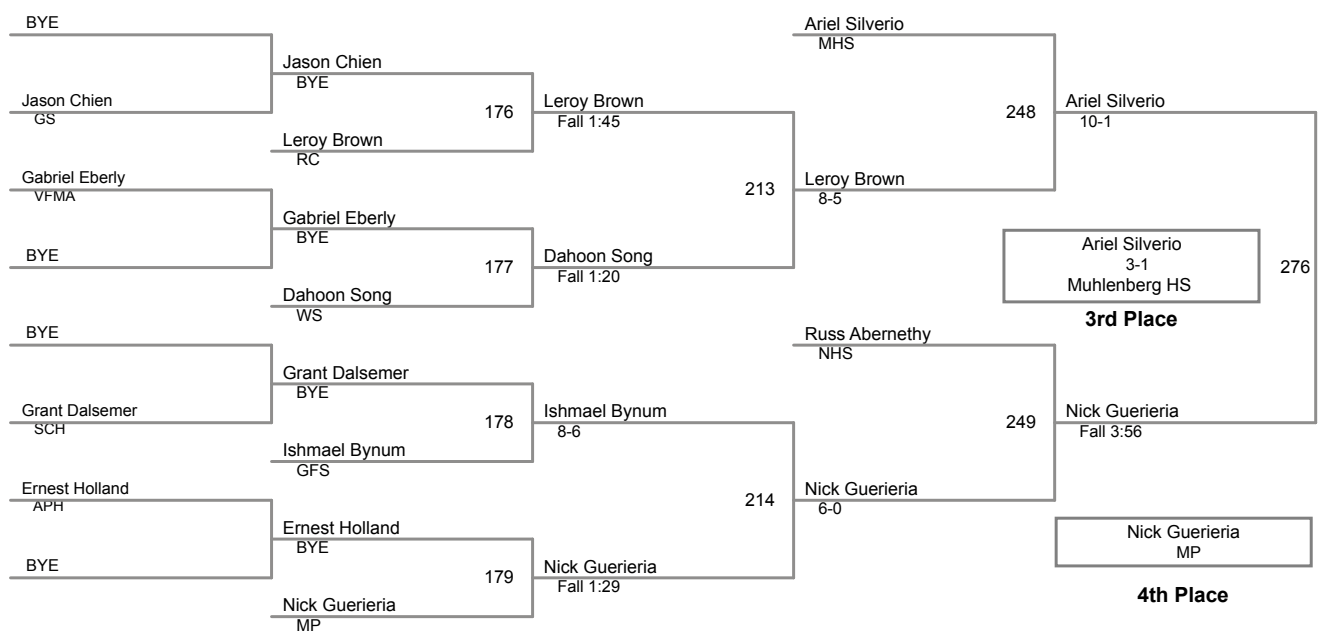

SCH Wrestling Invitational

**170 Lbs**

SCH Wrestling Invitational

**182 Lbs**

SCH Wrestling Invitational

**195 Lbs**

SCH Wrestling Invitational

**220 Lbs**