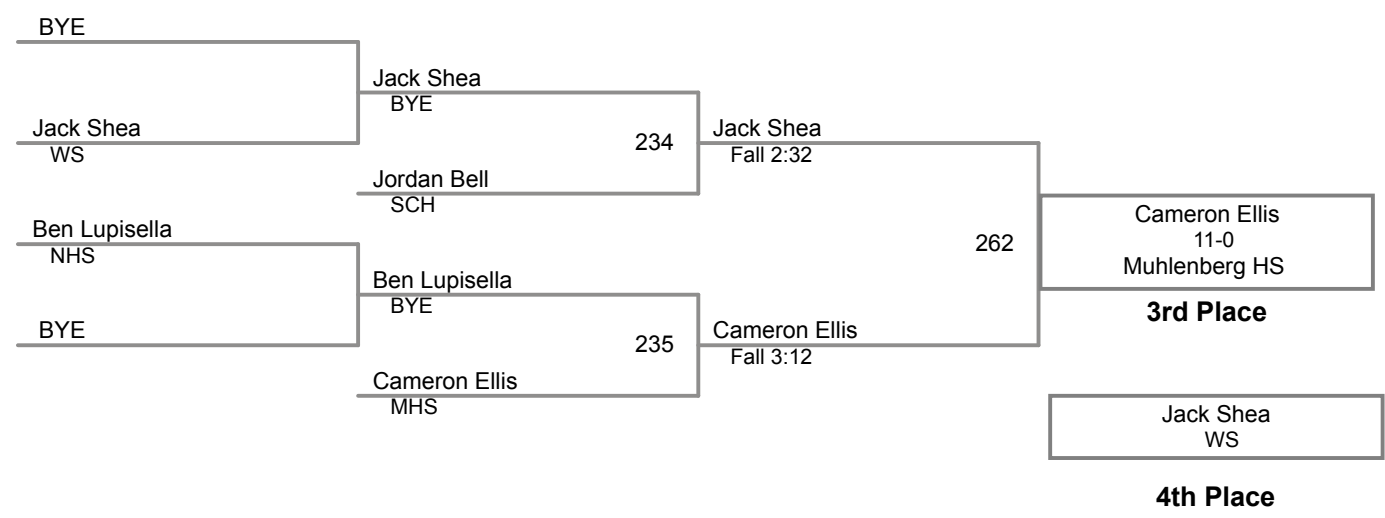

SCH Wrestling Invitational

**106 Lbs**

SCH Wrestling Invitational

**113 Lbs**

SCH Wrestling Invitational

**120 Lbs**

SCH Wrestling Invitational

**126 Lbs**