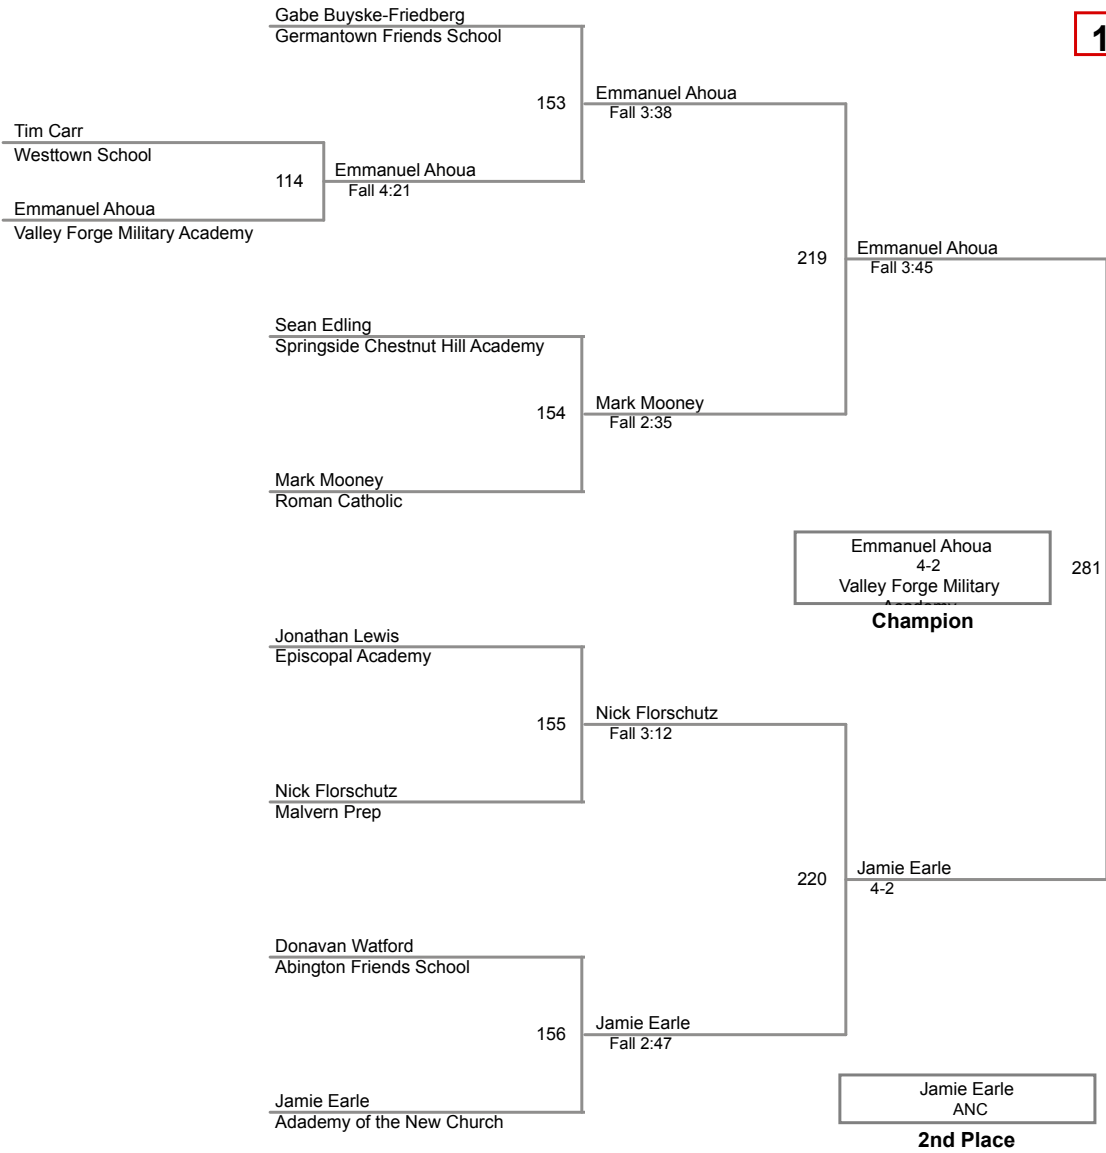

SCH Wrestling Invitational

182 Lbs