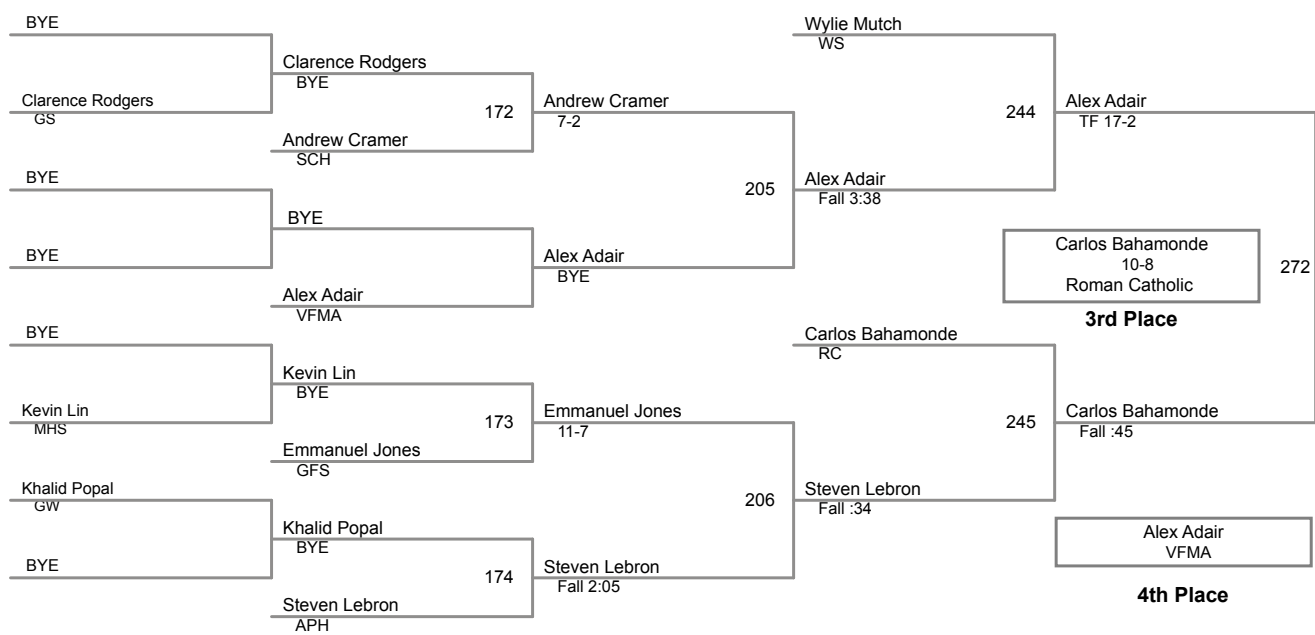

SCH Wrestling Invitational

145 Lbs