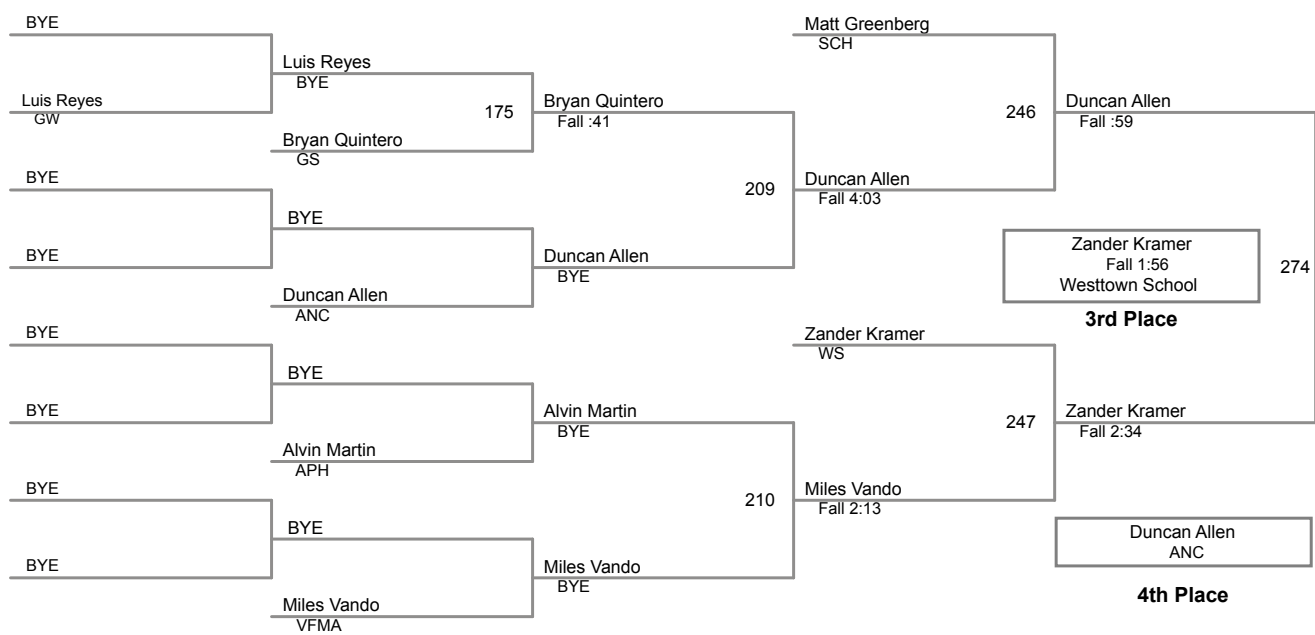

SCH Wrestling Invitational

152 Lbs