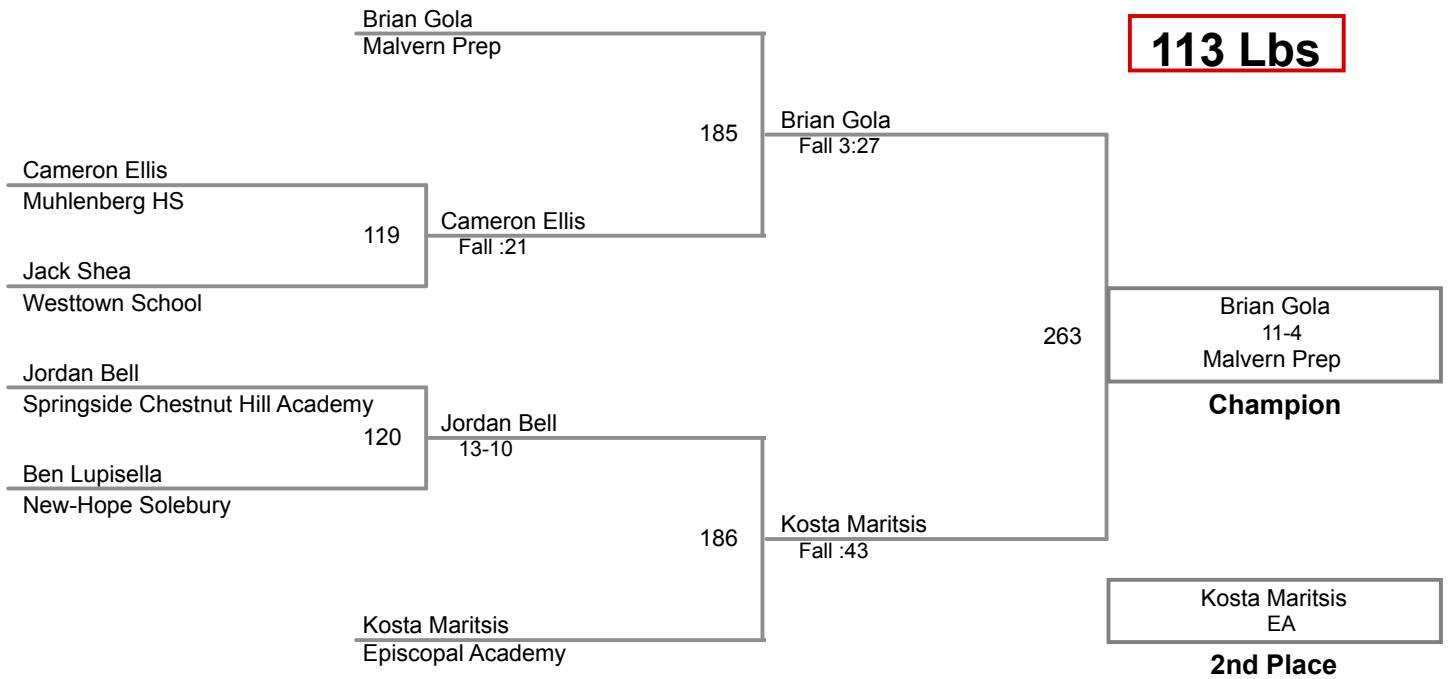

SCH Wrestling Invitational

**106 Lbs**

SCH Wrestling Invitational

**113 Lbs**

SCH Wrestling Invitational

**120 Lbs**

SCH Wrestling Invitational

**126 Lbs**

SCH Wrestling Invitational

**285 Lbs**