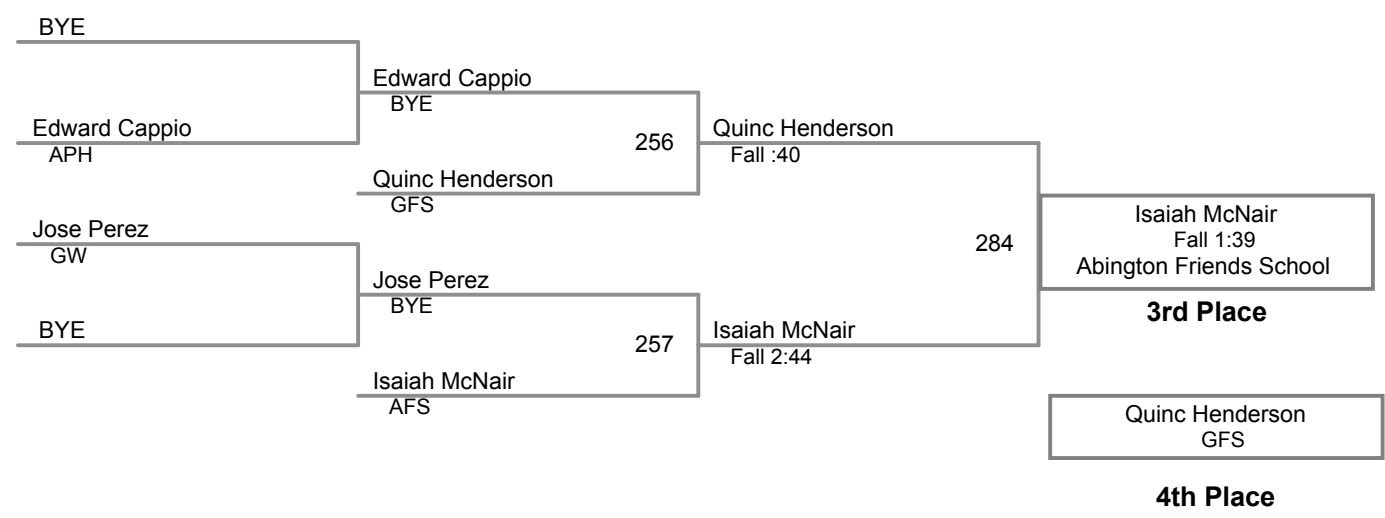

SCH Wrestling Invitational

**170 Lbs**

SCH Wrestling Invitational

**182 Lbs**

SCH Wrestling Invitational

**195 Lbs**

SCH Wrestling Invitational

**220 Lbs**